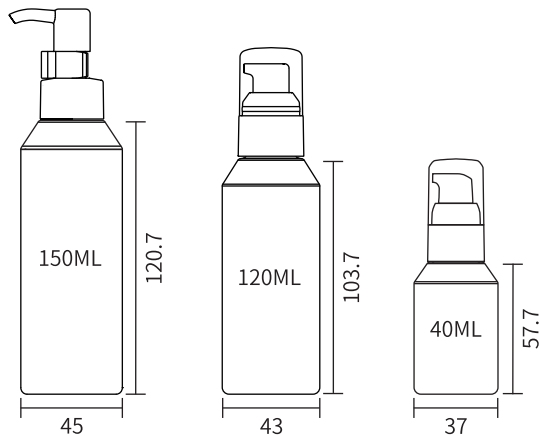

ISHIDO GLASS NEW PRODUCT

TV/DJV Series

TV-PET

Accessories

TV-L.M CAP

液切れ中栓
(EG 中栓) 3φ・9φ

DJV-PET

Accessories 各種ポンプ