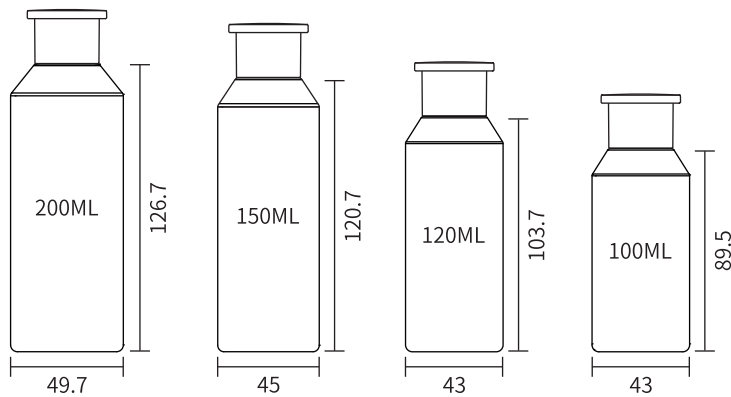

ISHIDO GLASS NEW PRODUCT

TV/DJV Series

TV-PET

Accessories

TV-L.M CAP

液切れ中栓
(EG 中栓) 3φ・9φ

DJV-PET

Accessories 各種ポンプ